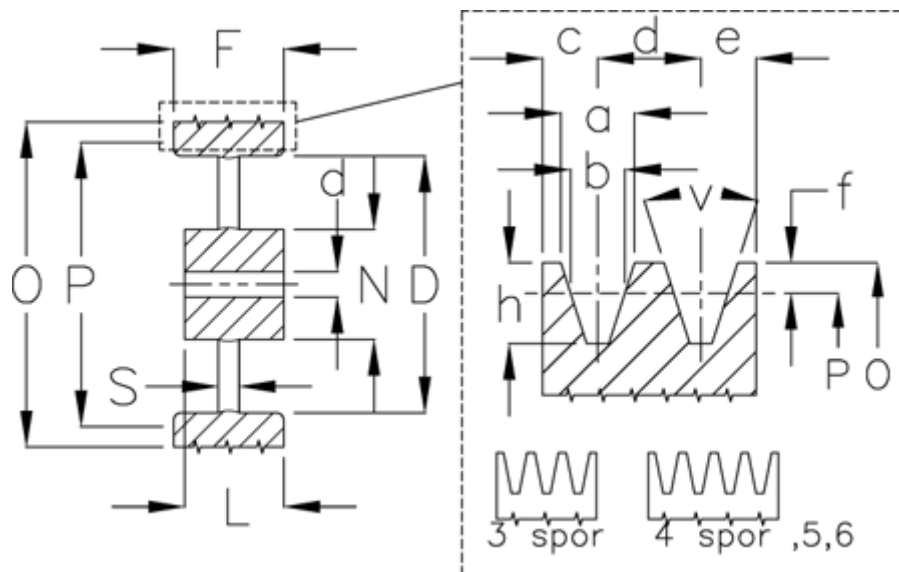

Article number: 60410250006

Description: V-belt pulley, no bore C 500/6

## Measures

D	= 443	S	= 32
d	= 25	Type = C	
F	= 161.5		
L	= 100		
N	= 126		
Number of ribs	= 6		
O	= 509.6		
P	= 500		